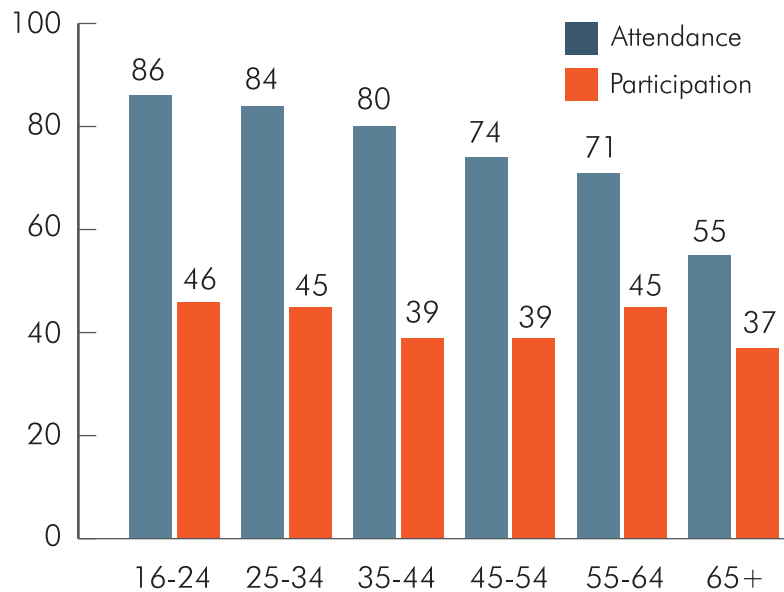

Arts in Wales 2015

Engagement

of Welsh adults **attend or participate** in the arts each year

43%

(2 in 5) of adults in Wales **take part** in arts events at least once a year

86%

(4 in 5) of adults in Wales **attend** arts events at least once a year

Travelling to the Arts

said that the last arts event they attended was within the bounds of their local authority area

Art Form Rankings (based on attendances)

Regions

Percentage of adults attending any artform 2-3 times a year

- 75%
- 73%
- 67%

Revenue Funded Organisation 2015-16

Arts Engagement 2015 - Age

Attitudes

(8 in 10) agree that there should be public funding of arts and cultural projects

(7 in 10) of those aged 16-24 believe that 'skills gained from participating and learning about the arts and cultural activity can help you get a job'