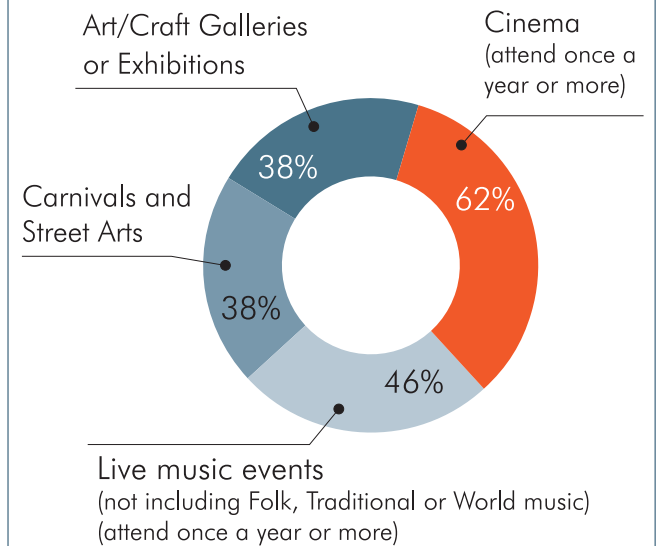

Arts in Wales 2015

Engagement

of Welsh adults **attend or participate** in the arts each year

43%

(2 in 5) of adults in Wales **take part** in arts events at least once a year

86%

(4 in 5) of adults in Wales **attend** arts events at least once a year

Travelling to the Arts

said that the last arts event they attended was within the bounds of their local authority area

Art Form Rankings (based on attendances)

Regions

Percentage of adults attending any artform 2-3 times a year

- 75%
- 73%
- 67%

Revenue Funded Organisation 2015-16

Arts Engagement 2015 - Age

Attitudes

(8 in 10) agree that there should be public funding of arts and cultural projects

(7 in 10) of those aged 16-24 believe that 'skills gained from participating and learning about the arts and cultural activity can help you get a job'