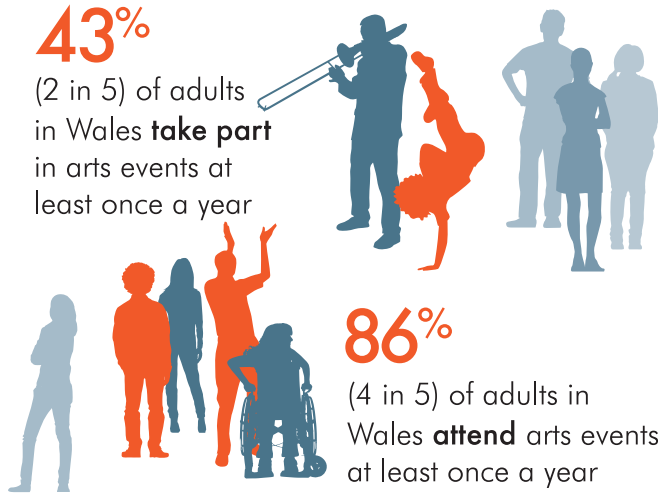

Arts in Wales 2015

Engagement

of Welsh adults **attend or participate** in the arts each year

43%

(2 in 5) of adults in Wales **take part** in arts events at least once a year

86%

(4 in 5) of adults in Wales **attend** arts events at least once a year

Travelling to the Arts

said that the last arts event they attended was within the bounds of their local authority area

Art Form Rankings (based on attendances)

Regions

Percentage of adults attending any artform 2-3 times a year

- 75%
- 73%
- 67%

Revenue Funded Organisation 2015-16

Arts Engagement 2015 - Age

Attitudes

(8 in 10) agree that there should be public funding of arts and cultural projects

(7 in 10) of those aged 16-24 believe that 'skills gained from participating and learning about the arts and cultural activity can help you get a job'